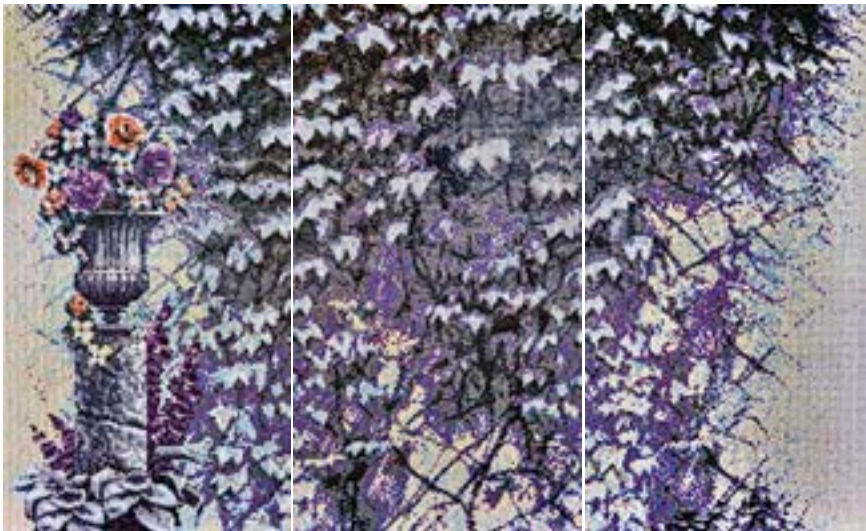

EDERA

Tessera size: 1 x 1 cm · 3/8" x 3/8"

Colors: Aluminium, Amethyst 0, Amethyst 2, Amethyst 4, Azalea 4, Black, Cloudwhite, Crocus 1, Crocus 2, Daisy, Grey Flannel, Icemir 2, Icemir, Lautus, Sakirma 3, Springviolet, Titanium 0, Titanium 1, Titanium 2, Titanium 3, White, Yannal 3, Zinnia 1, Zinnia 3

EDERA A

Panel size:
150 x 270 cm · 59" x 106 1/4"

EDERA B

Panel size:
150 x 270 cm · 59" x 106 1/4"

EDERA C

Panel size:
150 x 270 cm · 59" x 106 1/4"