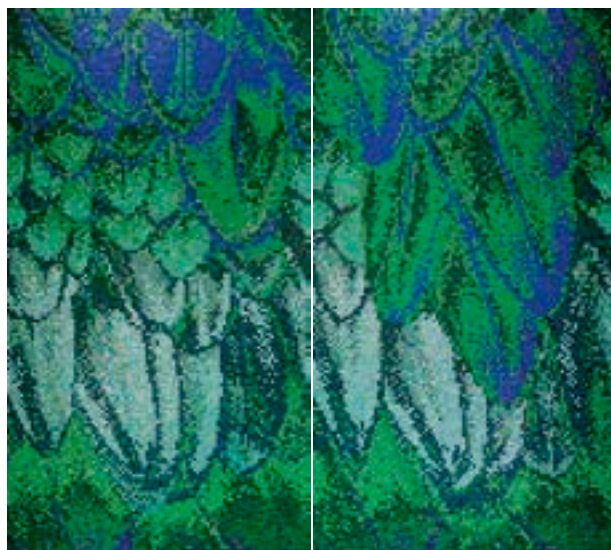

GUACAMAYO Verde

Tessera size: 1,5 x 1,5 cm · 5/8" x 5/8" · Sheet size: 29,5 x 29,5 cm · 11 5/8" x 11 5/8"

Colors: Argolan, Chervil, Damaris, Dew, Fern 3, Horizon, Marjoram, Turais

GUACAMAYO Verde A

Module size:
147,5 x 265,5 cm · 60" x 108"

GUACAMAYO Verde B

Module size:
147,5 x 265,5 cm · 60" x 108"