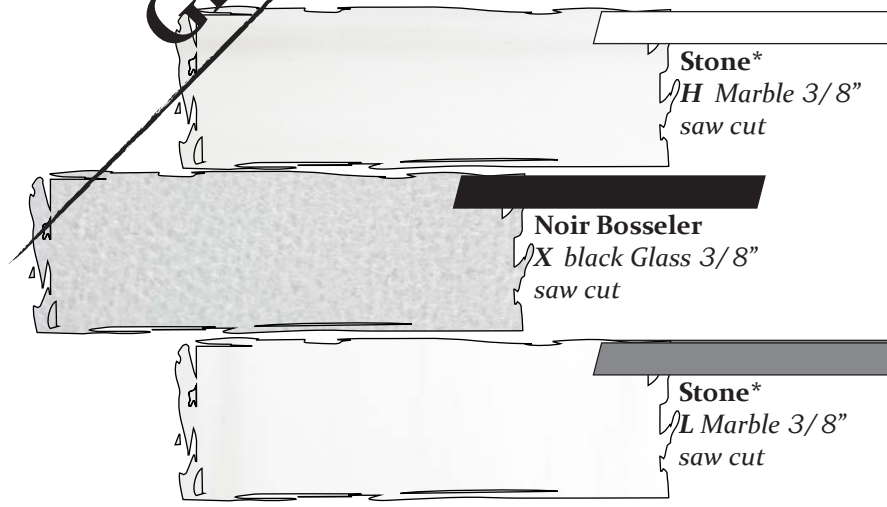

Dimensional

Glass

Chip

Flat

Mirror

Metal

02

Revue