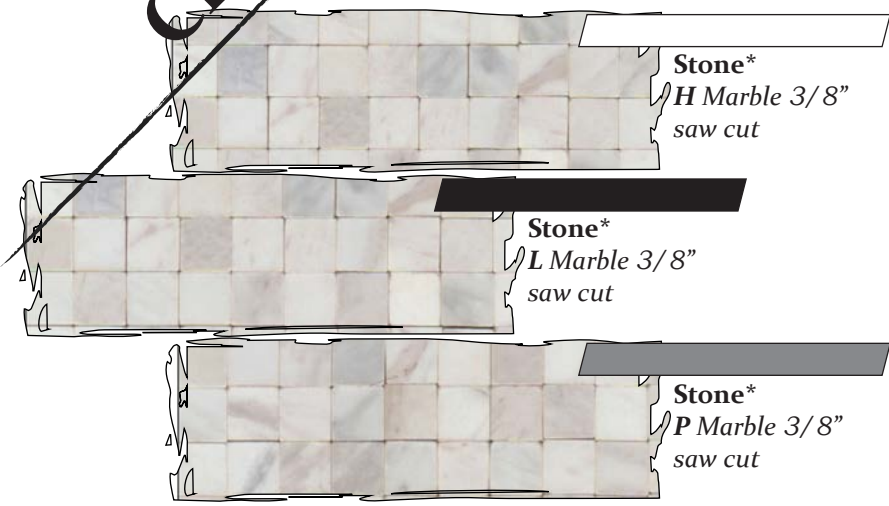

Dimensional

Glass

Chip

Flat

Mirror

Metal

02

Revue