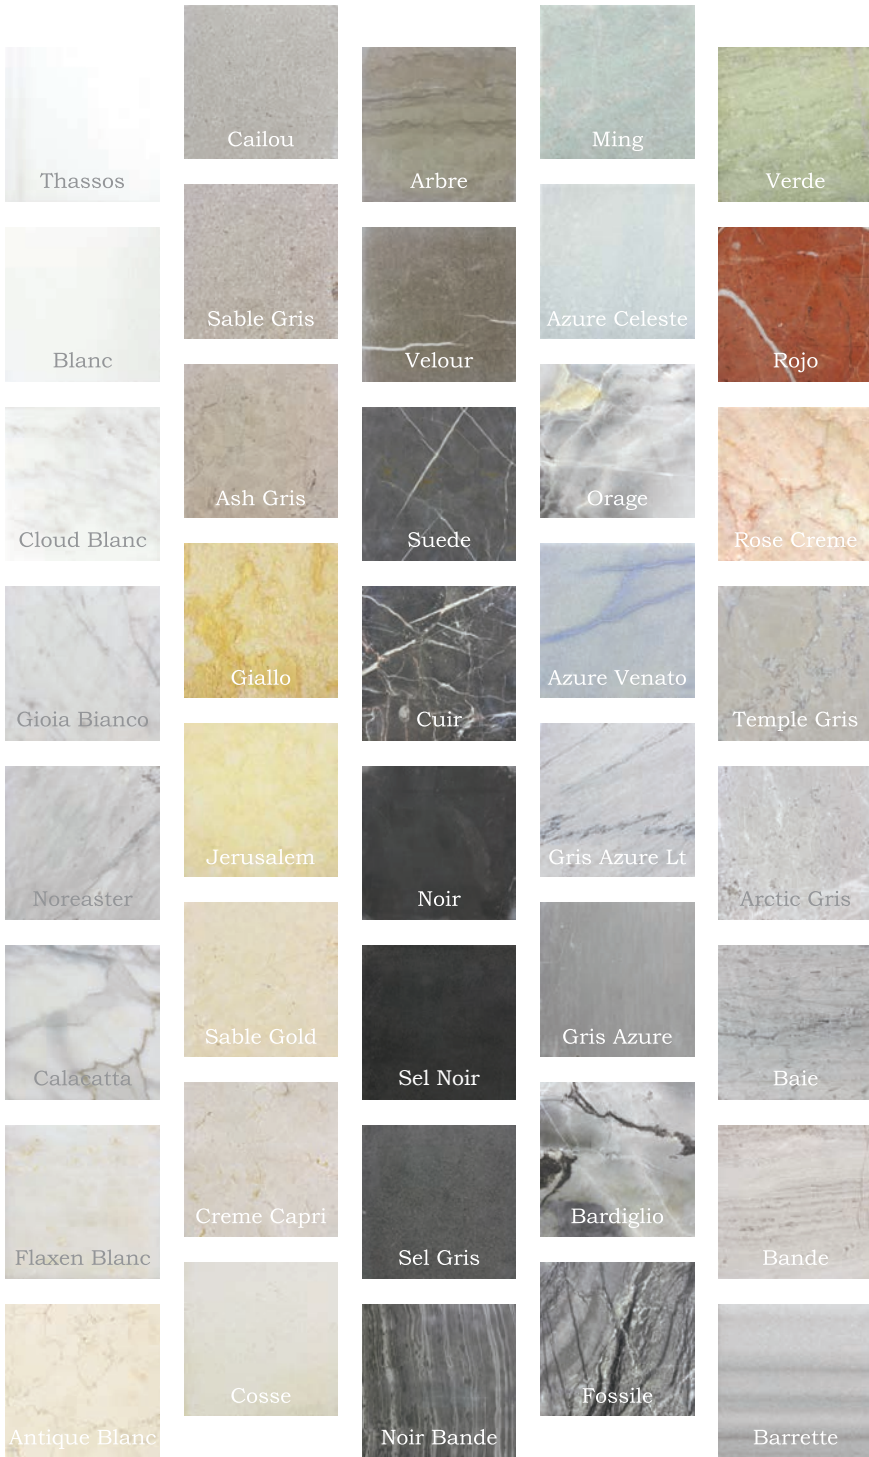

Palette

Leathered

A textured unique finish

A consistent, smooth, flat finish

Honed

our proprietary finishes add dimension & range to any stone from bold accent to subtle surface shift.

Finish

A smooth, buffed, soft shine

Polished