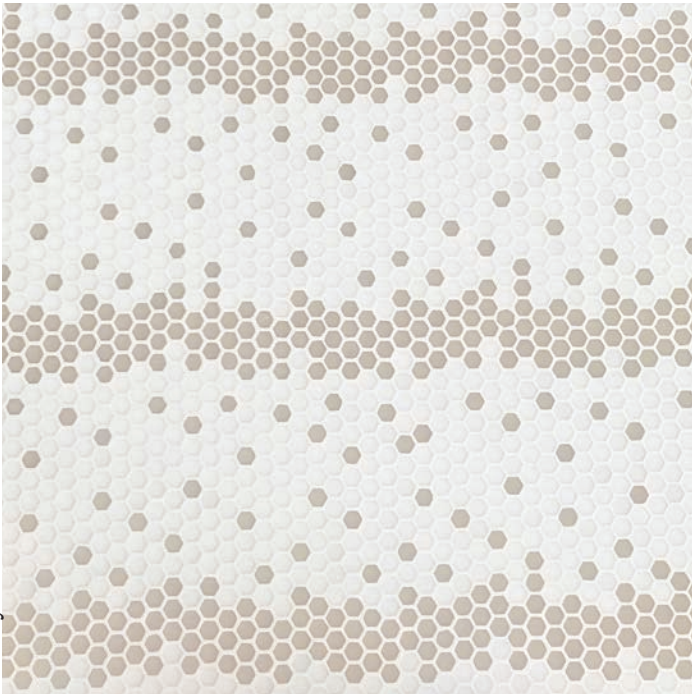

# Lyon

white grout

Classic

white grout

Country

white grout

Coastal

Item#: GEOCLAS05  
 Unit: 11-7/8 x 13-3/4  
 Yield: 1.13

# Montpellier

white grout

Classic

Cloud

Flint

white grout

Country

Cloud

Flaxen

Item#: GEOCLAS11  
Unit: 11-7/16 x 12-3/8  
Yield: .98

white grout

Coastal

Glacier

Atmosphere

# Bourges

white grout

Classic

Item#: GEOCLAS04  
Unit: 13-3/4x11-7/8  
Yield: 1.13

cape grey grout

Country

white grout

Coastal