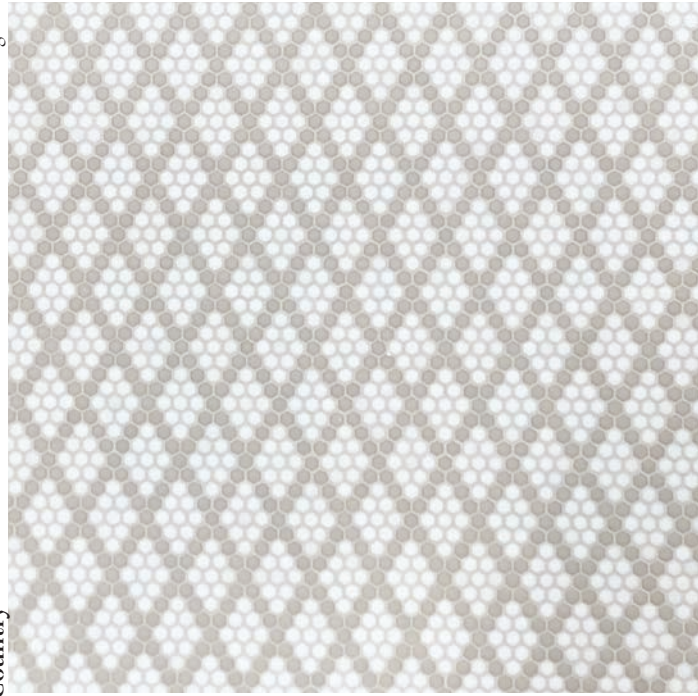

# Bourges

white grout

Classic

Item#: GEOCLAS04  
Unit: 13-3/4x11-7/8  
Yield: 1.13

cape grey grout

Country

white grout

Coastal

# Arles

white grout

Classic

Item#: GEOCLAS12  
Unit: 12-3/8 x 12-1/4  
Yield: 1.05

white grout

Country

white grout

Coastal

# Bordeaux

white grout

Classic

Item#: GEOCLAS03  
Unit: 13-1/4x12-1/4  
Yield: 1.12

white grout

Country

white grout

Coastal