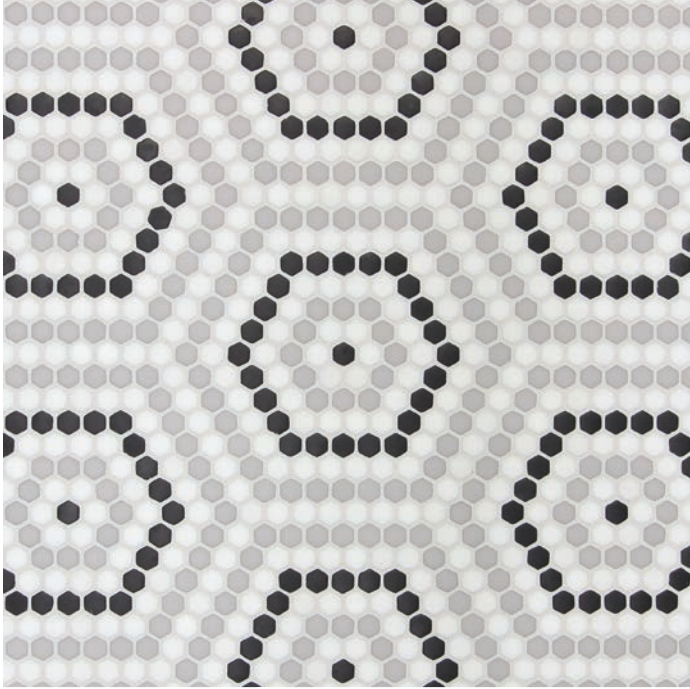

Belfort

white grout

Classic