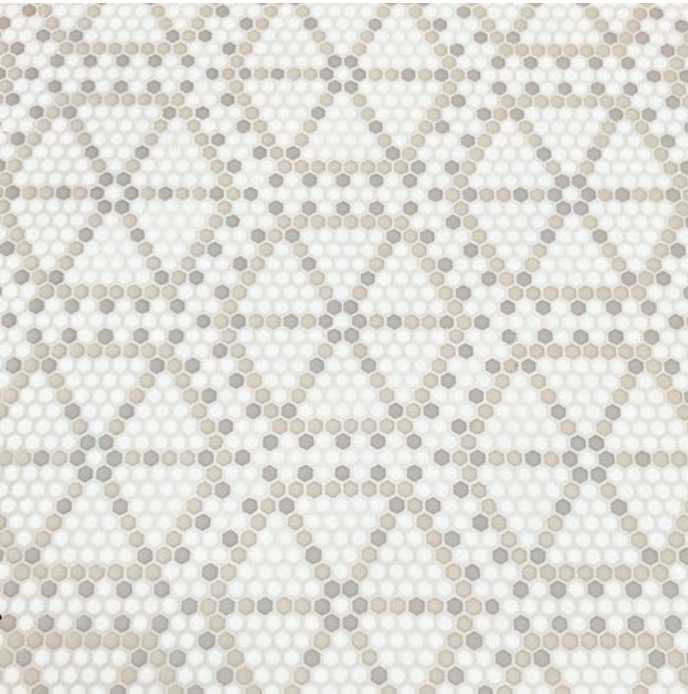

# Lyon

white grout

Classic

white grout

Country

white grout

Coastal

Item#: GEOCLAS05  
 Unit: 11-7/8 x 13-3/4  
 Yield: 1.13