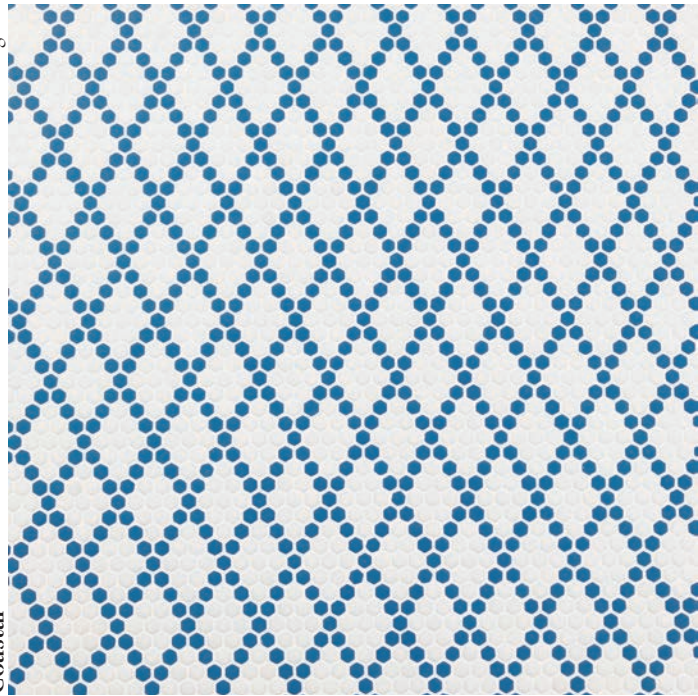

# Bourges

white grout

Classic

Item#: GEOCLAS04  
Unit: 13-3/4x11-7/8  
Yield: 1.13

cape grey grout

Country

white grout

Coastal

# Arles

white grout

Classic

Item#: GEOCLAS12  
Unit: 12-3/8 x 12-1/4  
Yield: 1.05

white grout

Country

white grout

Coastal

# Bordeaux

white grout

Classic

Item#: GEOCLAS03  
Unit: 13-1/4x12-1/4  
Yield: 1.12

white grout

Country

white grout

Coastal