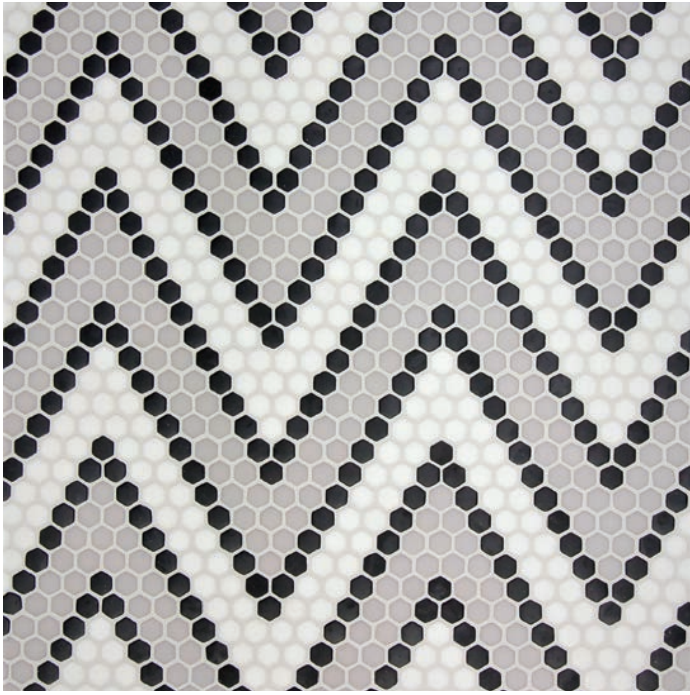

# Arles

white grout

Classic

Item#: GEOCLAS12  
Unit: 12-3/8 x 12-1/4  
Yield: 1.05

white grout

Country

white grout

Coastal

# Bordeaux

white grout

Classic

Item#: GEOCLAS03  
Unit: 13-1/4x12-1/4  
Yield: 1.12

white grout

Country

white grout

Coastal

# Amiens

white grout

Classic

white grout

Country

Item#: GEOCLAS06  
 Unit: 11-7/16 x 13-3/4  
 Yield: 1.09

white grout

Coastal