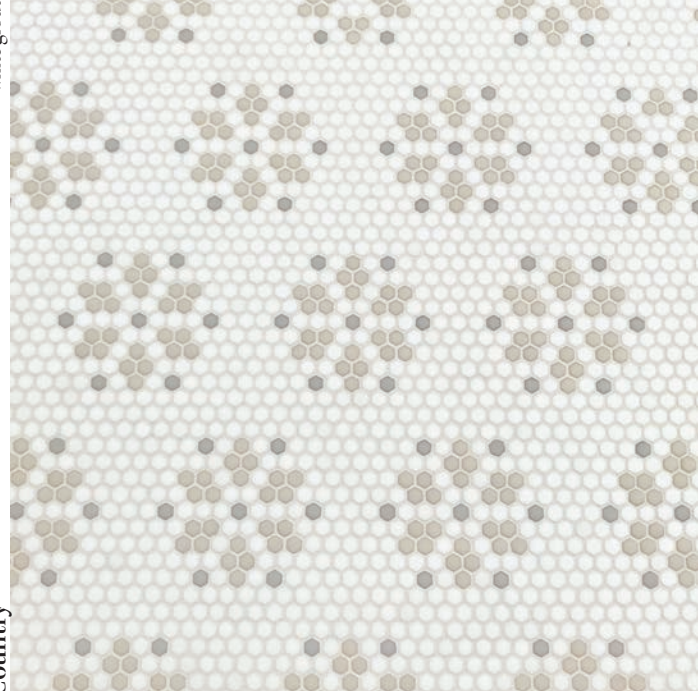

# Bordeaux

white grout

Classic

Item#: GEOCLAS03  
Unit: 13-1/4x12-1/4  
Yield: 1.12

white grout

Country

white grout

Coastal

# Amiens

white grout

Classic

white grout

Country

Item#: GEOCLAS06  
 Unit: 11-7/16 x 13-3/4  
 Yield: 1.09

white grout

Coastal

# Bayeux

white grout

Classic

white grout

Country

Item#: GEOCLAS10  
Unit: 13-3/4x10-9/16  
Yield: 1

white grout

Coastal