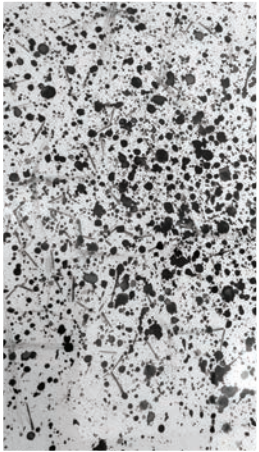

# Lyon

white grout

Classic

white grout

Country

white grout

Coastal

Item#: GEOCLAS05  
 Unit: 11-7/8 x 13-3/4  
 Yield: 1.13

# Montpellier

white grout

Classic

Cloud

Flint

white grout

Country

Cloud

Flaxen

Item#: GEOCLAS11  
Unit: 11-7/16 x 12-3/8  
Yield: .98

white grout

Coastal

Glacier

Atmosphere