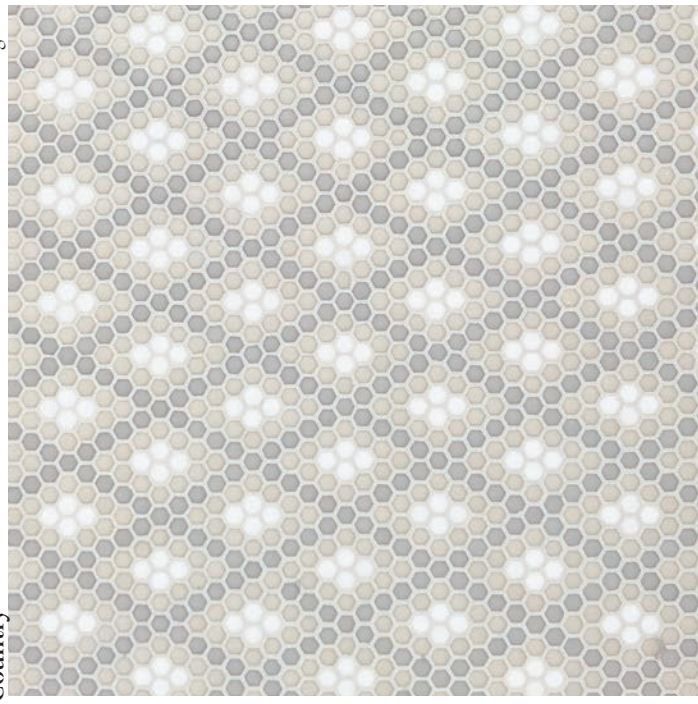

white grout

Coastal

Cloud

Dusk

# Avignon

white grout

Classic

white grout

Country

Item#: GEOCLAS02  
 Unit: 11-7/16 x 11-7/8  
 Yield: 1.05

white grout

Coastal