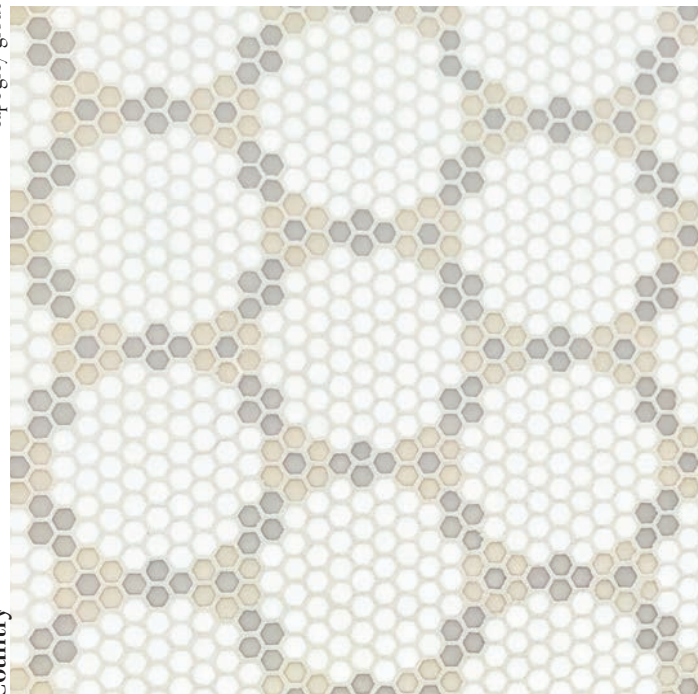

# Bourges

white grout

Classic

Item#: GEOCLAS04  
Unit: 13-3/4x11-7/8  
Yield: 1.13

cape grey grout

Country

white grout

Coastal

# Arles

white grout

Classic

Item#: GEOCLAS12  
Unit: 12-3/8 x 12-1/4  
Yield: 1.05

white grout

Country

white grout

Coastal