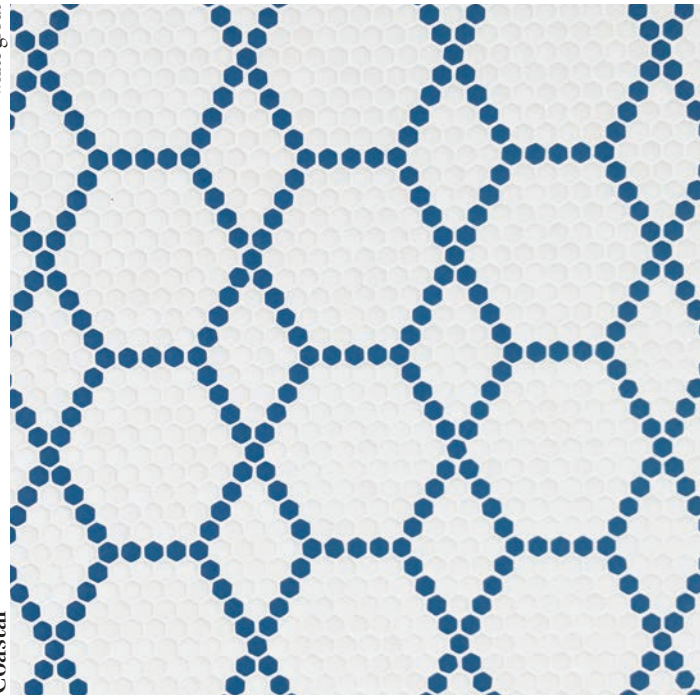

# Tulle

Cloud

Flint

white grout

Country

Cloud

Flaxen

Item#: GEOCLAS08  
 Unit: 11-7/16 x 11-7/8  
 Yield: .94

white grout

Coastal

Cloud

Dusk