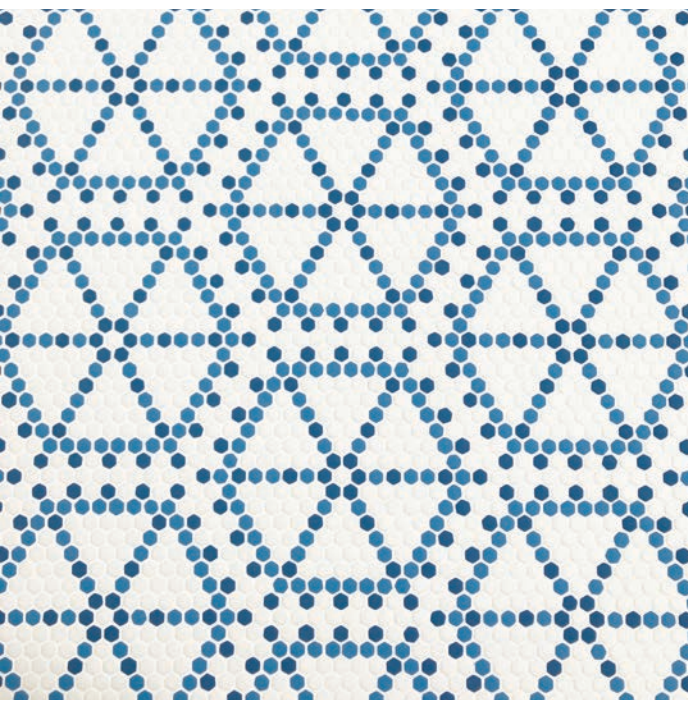

# Lyon

white grout

Classic

white grout

Country

white grout

Coastal

Item#: GEOCLAS05  
 Unit: 11-7/8 x 13-3/4  
 Yield: 1.13