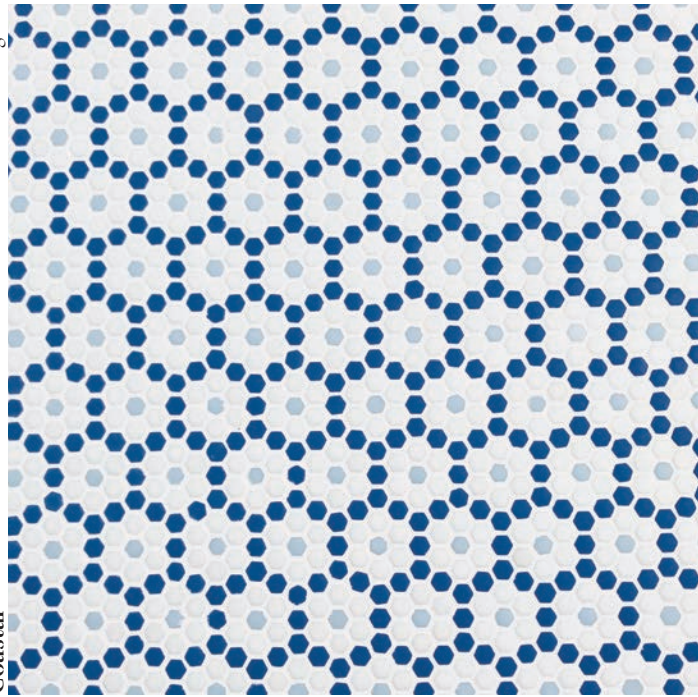

Dijon

Country

Item#: GEOCLAS01
Unit: 13-1/4x12-1/4
Yield: 1.12

Coastal