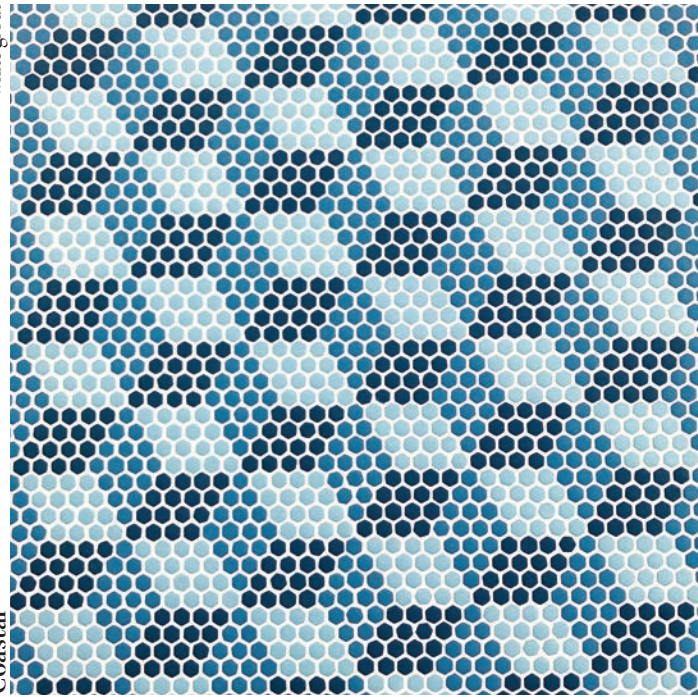

# Bourges

white grout

Classic

Item#: GEOCLAS04  
Unit: 13-3/4x11-7/8  
Yield: 1.13

cape grey grout

Country

white grout

Coastal

# Arles

white grout

Classic

Item#: GEOCLAS12  
Unit: 12-3/8 x 12-1/4  
Yield: 1.05

white grout

Country

white grout

Coastal

# Bordeaux

white grout

Classic

Item#: GEOCLAS03  
Unit: 13-1/4x12-1/4  
Yield: 1.12

white grout

Country

white grout

Coastal

# Amiens

white grout

Classic

white grout

Country

Item#: GEOCLAS06  
 Unit: 11-7/16 x 13-3/4  
 Yield: 1.09

white grout

Coastal