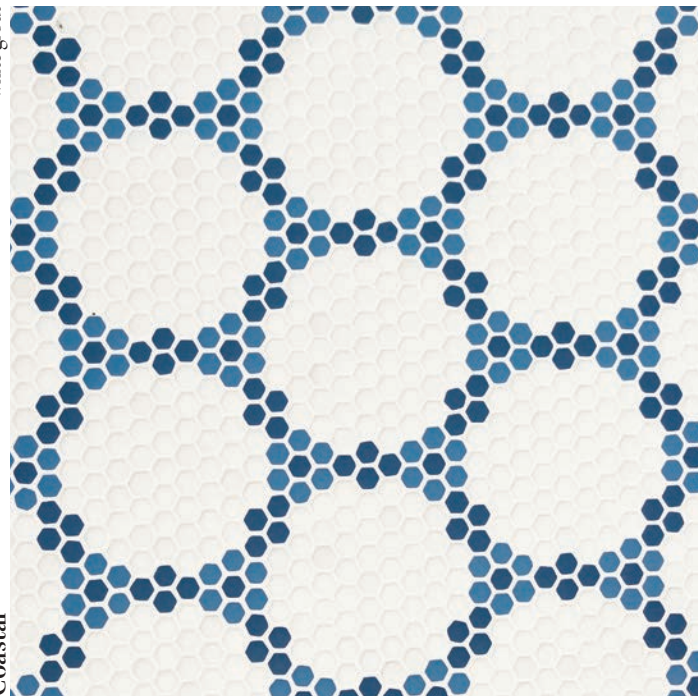

Flaxen

Item#: GEOCLAS11  
Unit: 11-7/16 x 12-3/8  
Yield: .98

white grout

Coastal

Glacier

Atmosphere

# Bourges

white grout

Classic

Item#: GEOCLAS04  
Unit: 13-3/4x11-7/8  
Yield: 1.13

cape grey grout

Country

white grout

Coastal

# Arles

white grout

Classic

Item#: GEOCLAS12  
Unit: 12-3/8 x 12-1/4  
Yield: 1.05

white grout

Country

white grout

Coastal