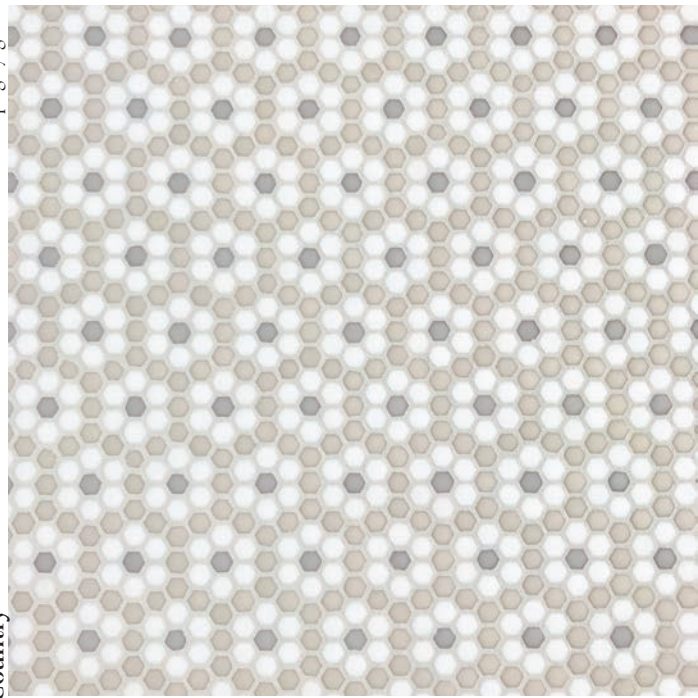

Dijon

Country

Item#: GEOCLAS01
Unit: 13-1/4x12-1/4
Yield: 1.12

Coastal