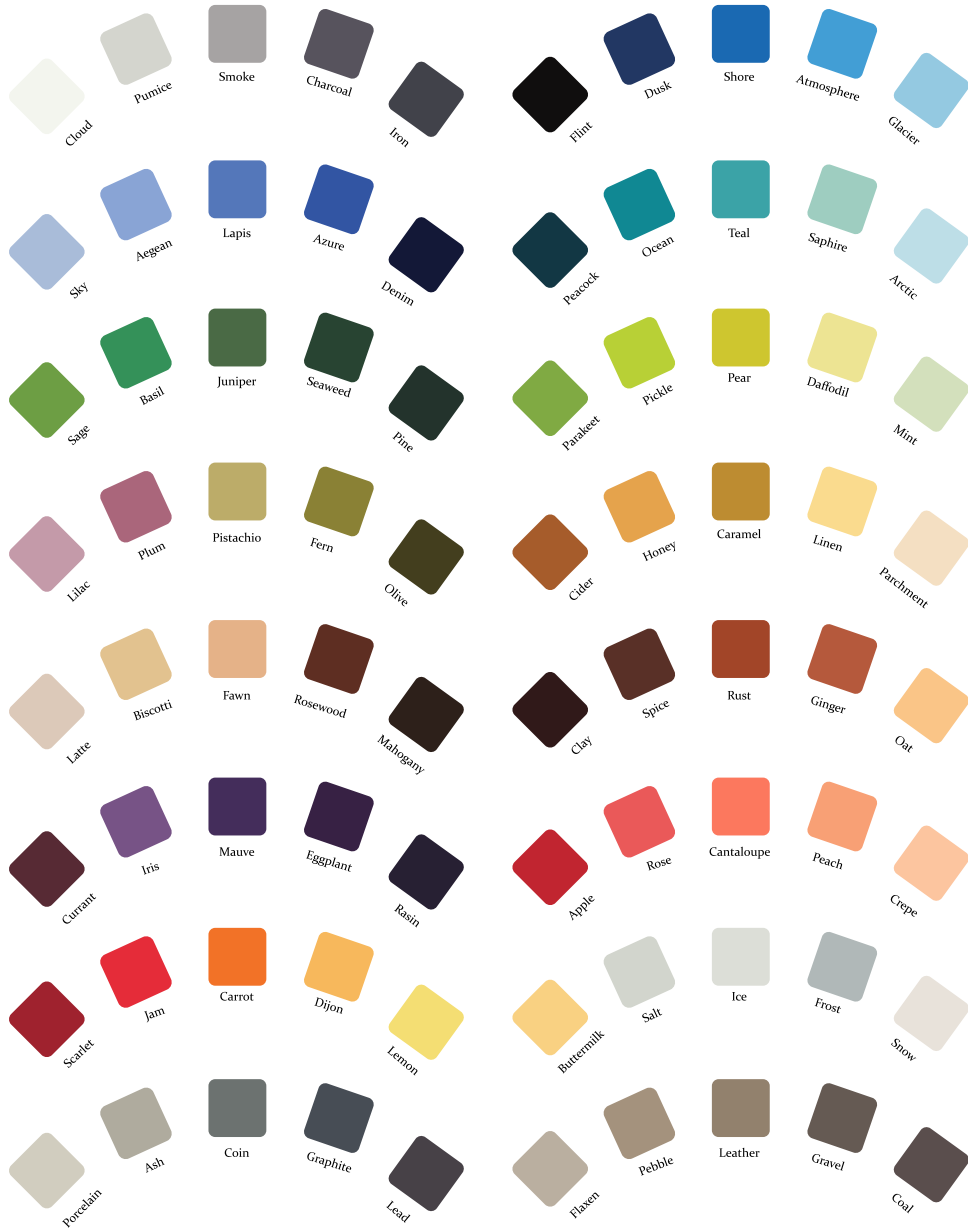

**The Turn of the Century inspired design**

style of Geometro incorporates nostalgic micro glass hexagons into patterns echoing a distinct time & place. This standalone collection includes **12** patterns in **3** colorways. Understated yet elegant, the Classic line combines black, white, and gray. Evoking a rural spirit, the Country line incorporates cream, white, and gray.

Drawing on the sights and sounds of the seashore, the Coastal line blends 3 shades of blue with white.

All **3** Geometro options are available in stock.

# unlock the power of *Colour*

The World of Colour utilizes cast matte glass in 80 impact-full colours. Beyond the hexagon used for Geometro, explore all the shape offerings in our Cartel or on [maisonsurface.com](http://maisonsurface.com).