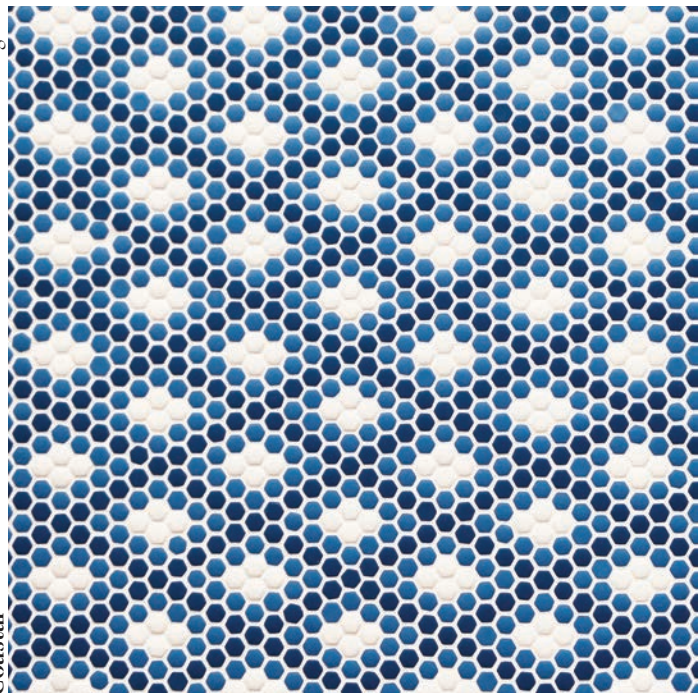

white grout

Coastal

Cloud

Dusk

# Avignon

white grout

Classic

white grout

Country

Item#: GEOCLAS02  
 Unit: 11-7/16 x 11-7/8  
 Yield: 1.05

white grout

Coastal