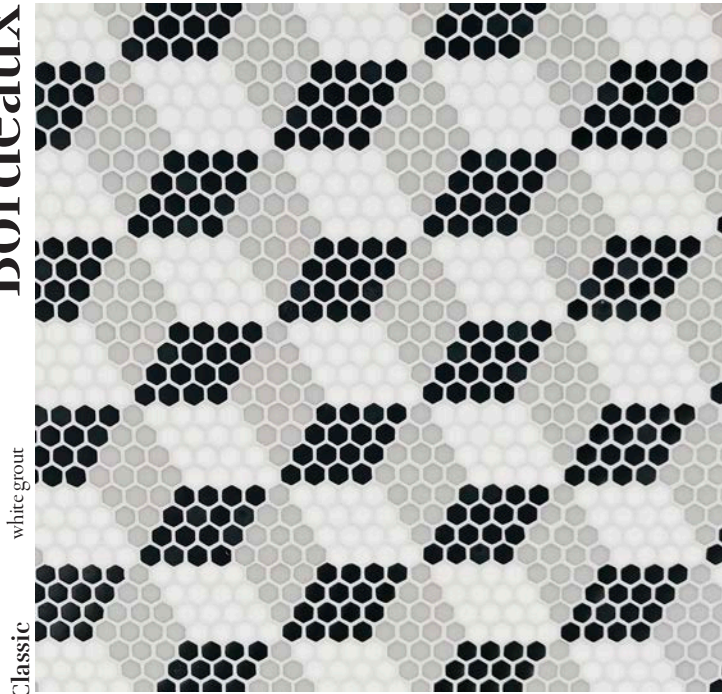

Bordeaux

white grout

Classic