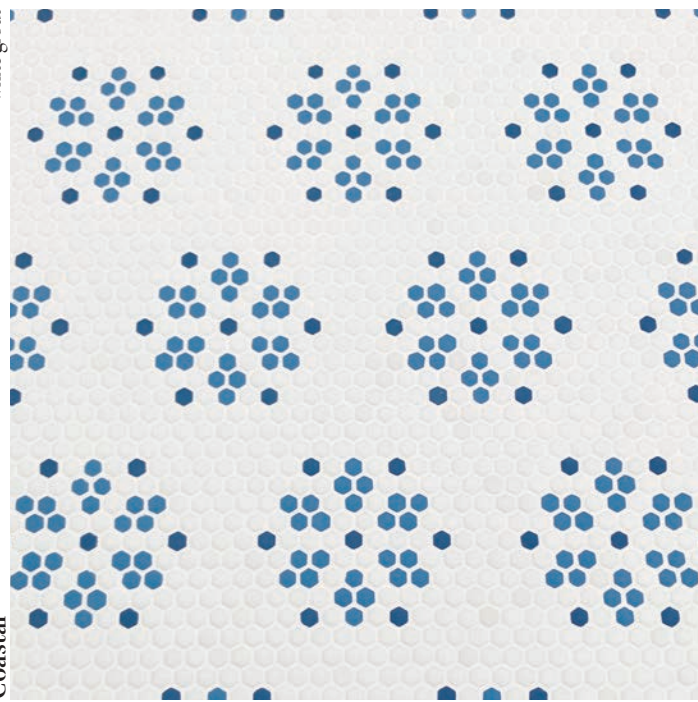

# Amiens

white grout

Classic

white grout

Country

Item#: GEOCLAS06  
 Unit: 11-7/16 x 13-3/4  
 Yield: 1.09

white grout

Coastal

# Bayeux

white grout

Classic

white grout

Country

Item#: GEOCLAS10  
Unit: 13-3/4x10-9/16  
Yield: 1

white grout

Coastal

Cloud

Dusk

Shore