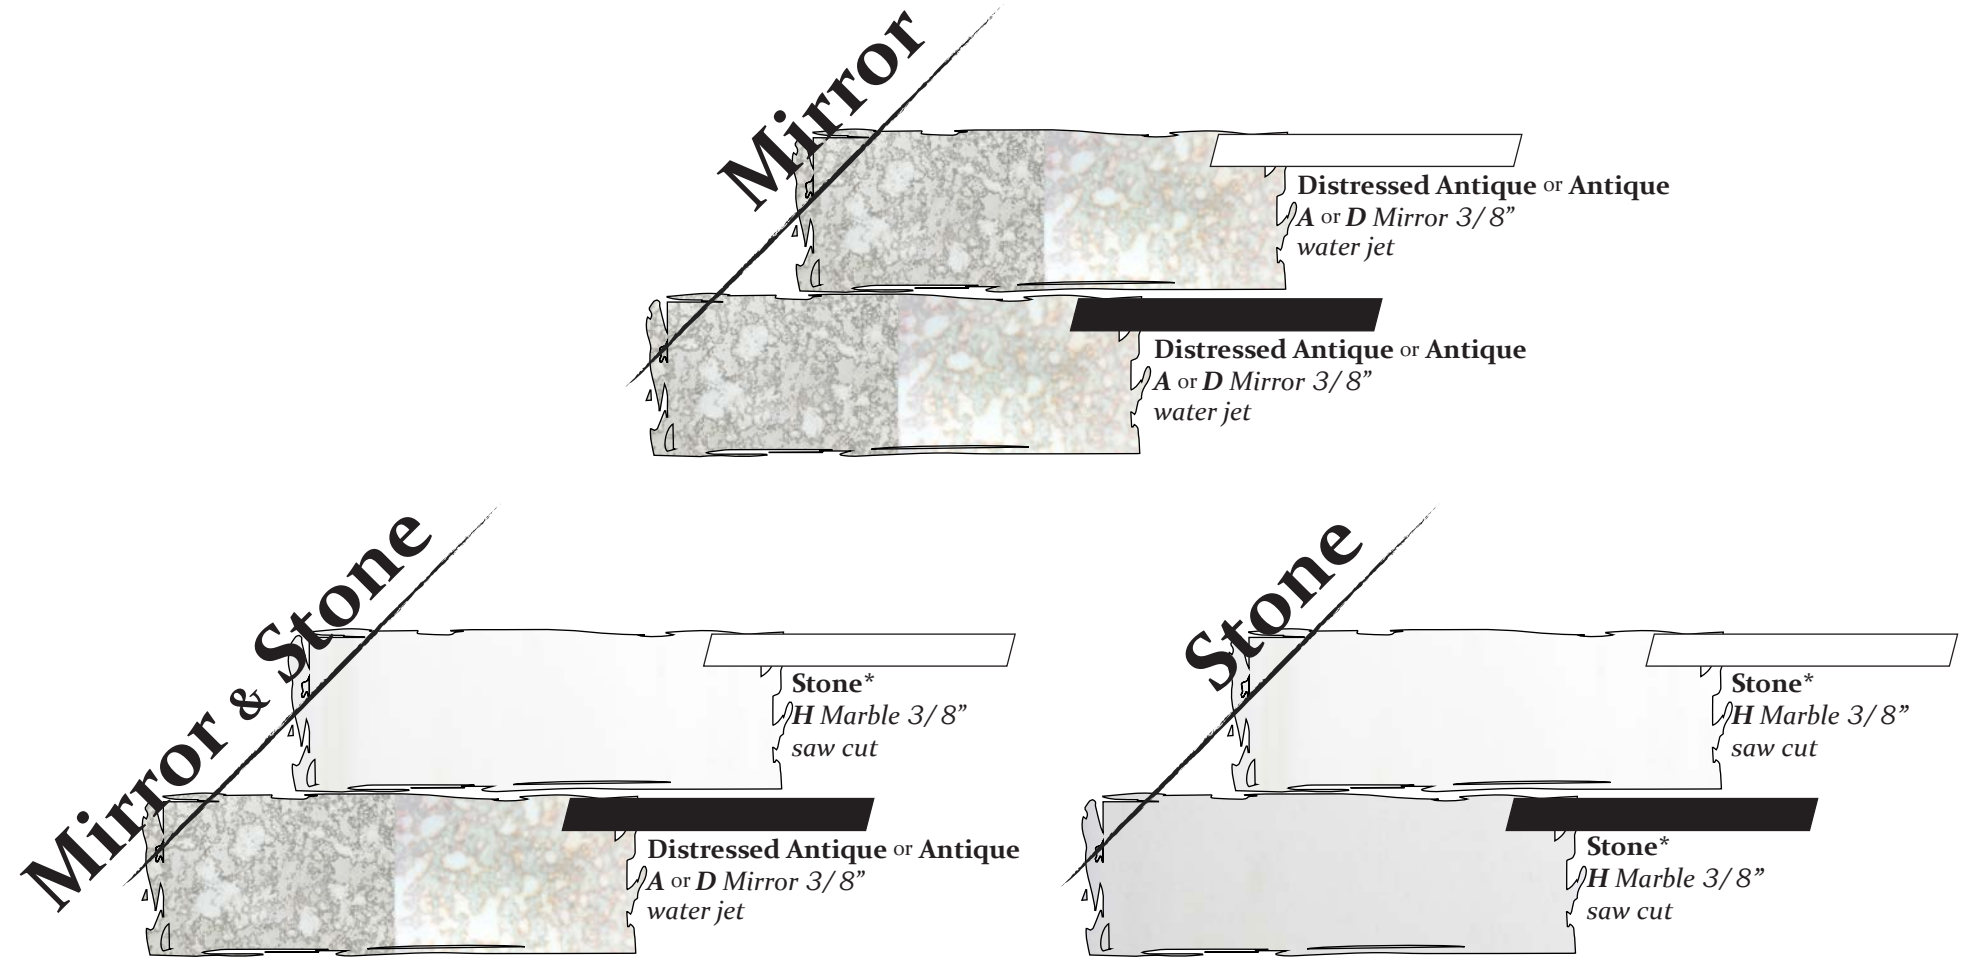

02

FACETTE

BAGUETTE

12 1/4" x 16 5/8" facette

MODE

Mirror

Mirror & Stone

Stone