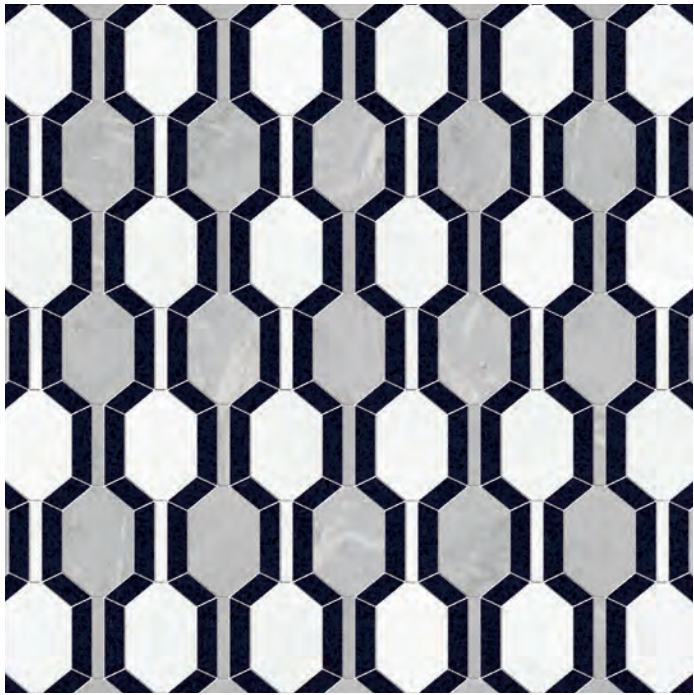

Item#: MMCHVDF02
Unit: 13-1/16" x 11-5/16"
Unit 1.02

36x36

36x36

Cameo

36x36

Noreaster L

Ocean quartz

Thassos H