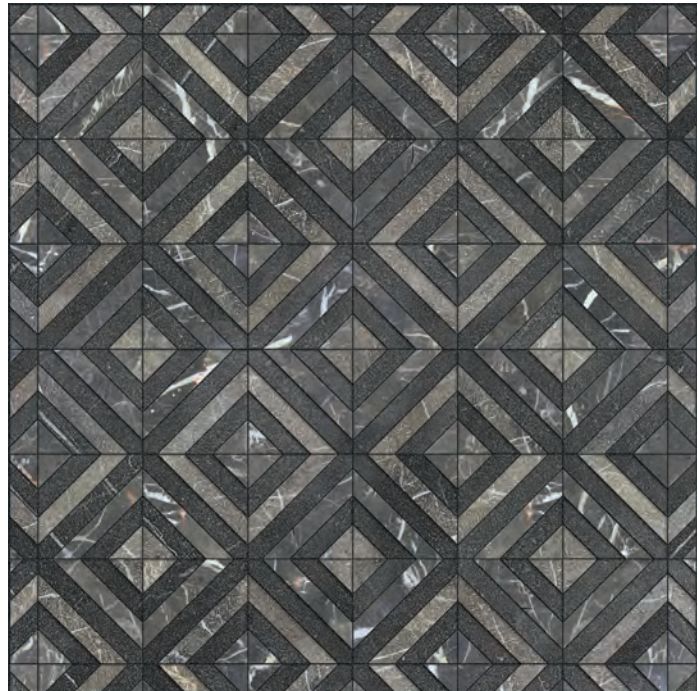

Majestic Oak *woodgrain*

Graceful Oak *woodgrain*

Noble Oak *woodgrain*

36x36