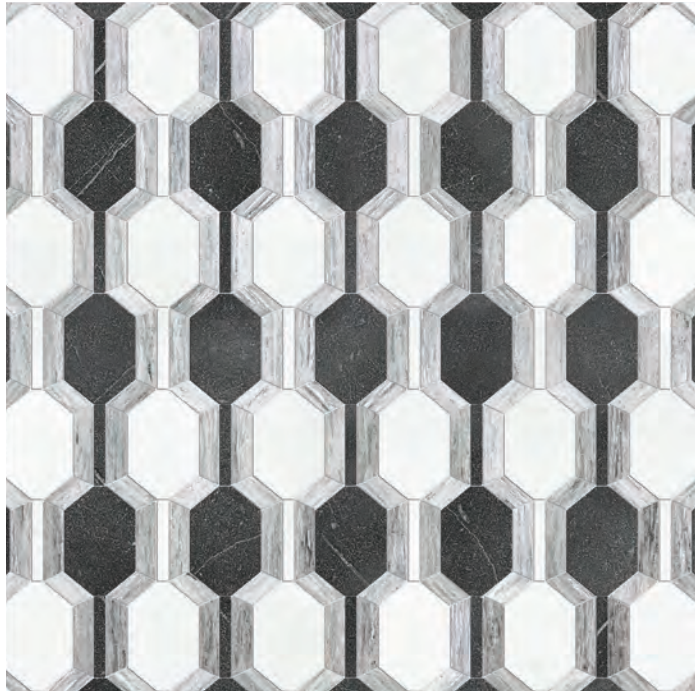

Cameo

36x36

Noreaster L

Ocean quartz

Thassos H

Item#: MCAMDF04
Unit: 10" x 13"
Unit .90

36x36

Majestic Oak woodgrain

Blanc H

36x36

Cuir H

Velour L