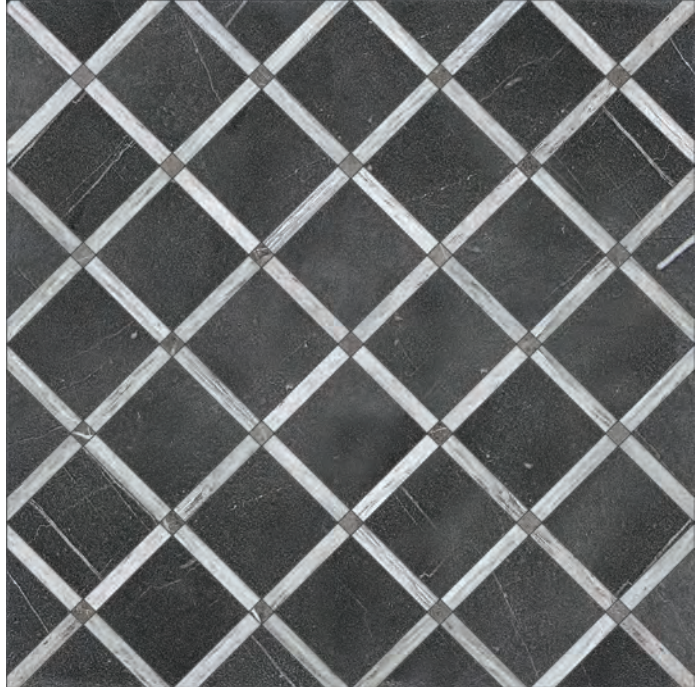

Trellis

36x36

Item#: MTREDF02
Unit: 13-3/16" x 13-3/16"
Unit 1.2

36x36

36x36

Trellis

36x36

Item#: MTREDF02
Unit: 13-3/16" x 13-3/16"
Unit 1.2

36x36

36x36