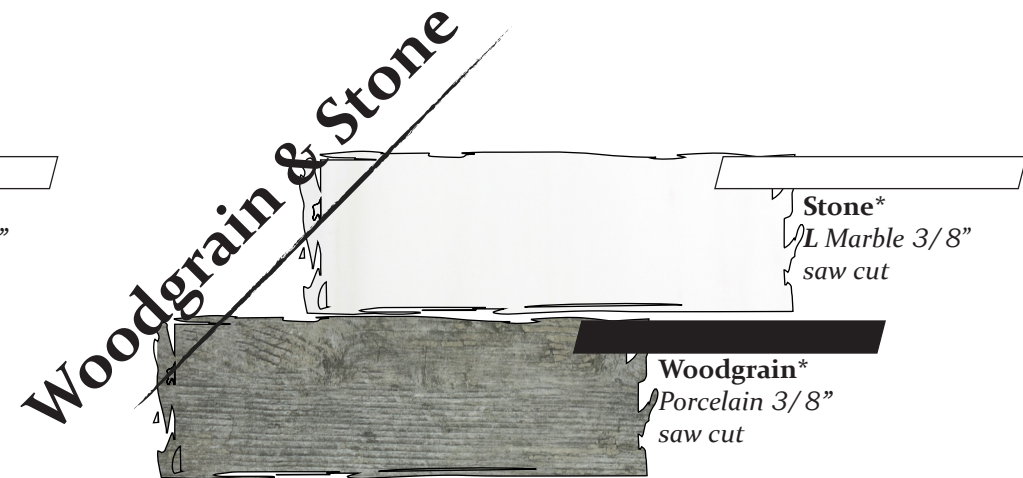

02

DECOR

PADDON

12 1/8" x 10 1/2"

MODE

	Stone \$\$\$	Woodgrain & Stone \$\$	Woodgrain \$	Woodgrain & Concrete \$	Concrete & Stone \$\$
 Stone Honed 		*Stone* Leathered 	*Woodgrain* porcelain *select from 9* 	*Concrete* porcelain *select from 9* 	*Stone* Leathered
 Stone Leathered 		*Woodgrain* porcelain *select from 9* 	*Woodgrain* porcelain *select from 9* 	*Woodgrain* porcelain *select from 9* 	*Concrete* porcelain *select from 9*