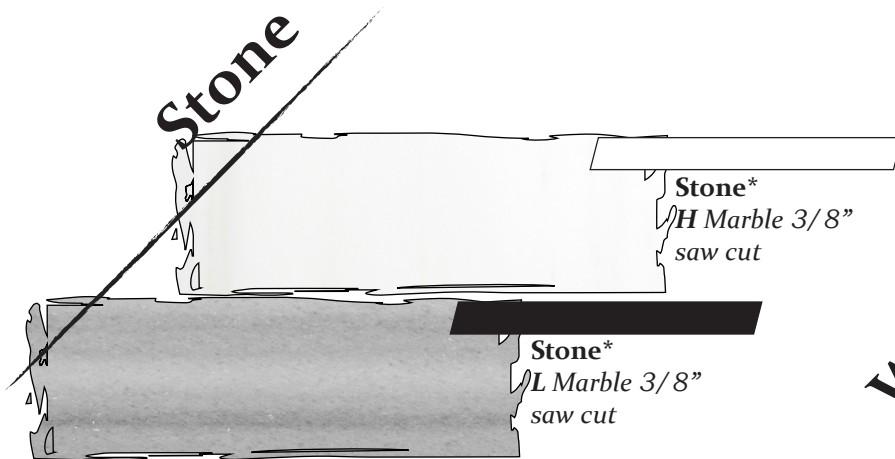

02

DECOR

PADDON

12 1/8" x 10 1/2"

MODE

	Stone \$\$\$	Woodgrain & Stone \$\$	Woodgrain \$	Woodgrain & Concrete \$	Concrete & Stone \$\$
 Stone Honed 		*Stone* Leathered 	*Woodgrain* porcelain *select from 9* 	*Concrete* porcelain *select from 9* 	*Stone* Leathered
 Stone Leathered 		*Woodgrain* porcelain *select from 9* 	*Woodgrain* porcelain *select from 9* 	*Woodgrain* porcelain *select from 9* 	*Concrete* porcelain *select from 9*