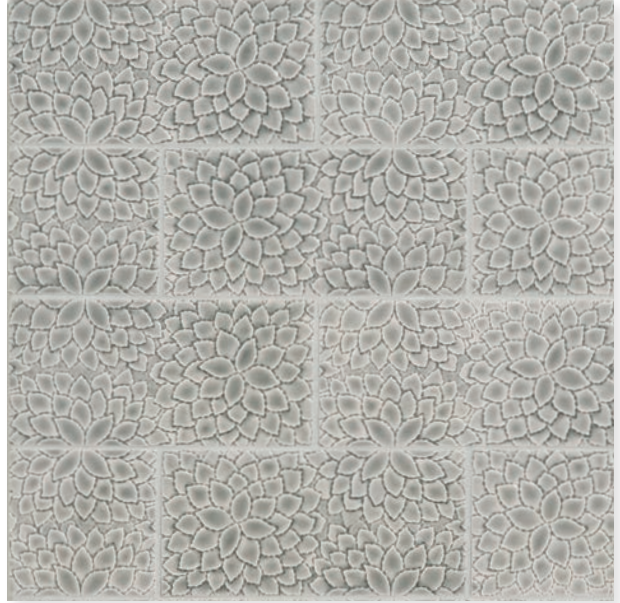

STELLAR

DECORATIVE FIELD TILE

AKIRA
4x8