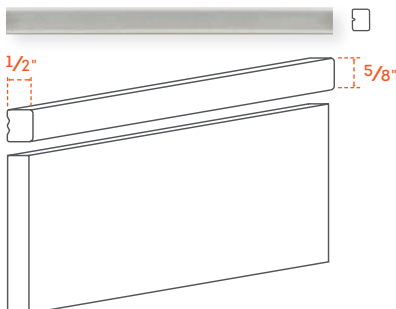

3 BOX TRIM

SQUARE EDGE
1/2" PROFILE

GLAZED ON LONG EDGE AND FACE

AVAILABLE IN 6" AND 8"

4 COVE & QUARTER ROUND

5 GLAZED EDGES

AVAILABLE IN SEVERAL
SIZES AND OPTIONS

6 BULLNOSE

AVAILABLE IN SEVERAL
SIZES AND OPTIONS
(SEE CHART NEXT PAGE)