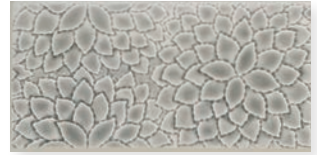

# STELLAR

ISLA  
3" HEX

MAREA  
6" TRIANGLE

(FACING): AKIRA IN MYSTIC BLUE

# STELLAR

DECORATIVE FIELD TILE

CAMPTON  
4x8

AKIRA  
4x8