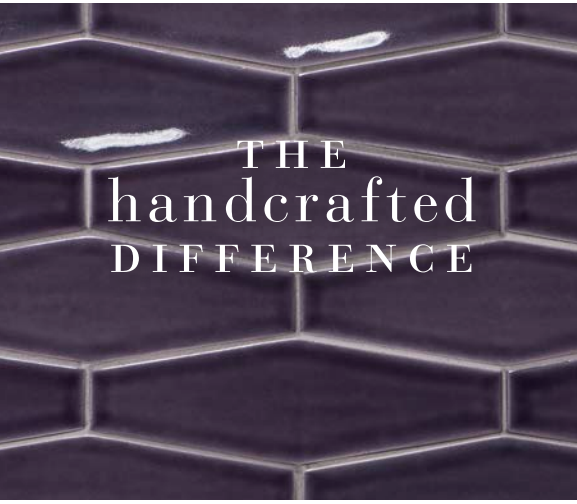

# STELLAR

HANDCRAFTED IN AMERICA

THE  
handcrafted  
DIFFERENCE

Stellar is our very popular, core line of signature handcrafted tiles. Choose from an extensive selection of shapes, patterns, and classic sizes in 108 carefully curated colors. The distinction lies in the nuanced textures and premier artisan quality.