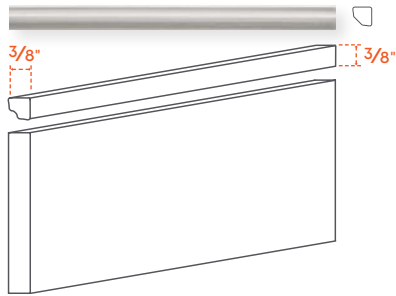

1 FINISH TRIM

SQUARE EDGE
3/8" PROFILE

AVAILABLE IN 6" AND 8"