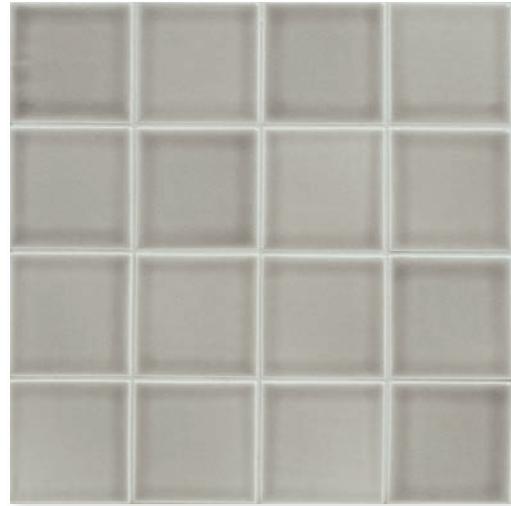

3x3 SQUARE EDGE