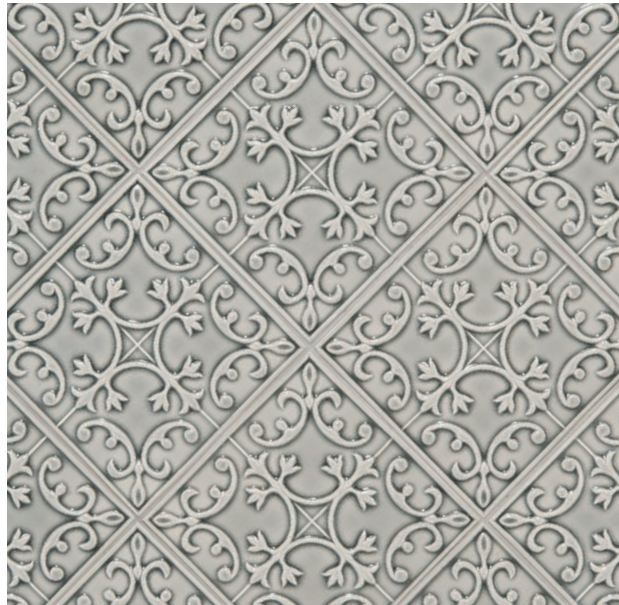

STELLAR

DECORATIVE FIELD TILE

ALL PIECES SHOWN IN RAINSTORM. VARIATION IN SIZE, COLOR AND SHADE TO BE EXPECTED.

LA VIE
6x6

(FACING): ARIA IN
FONTAINEBLEAU,
SHORE AND BLANCO.