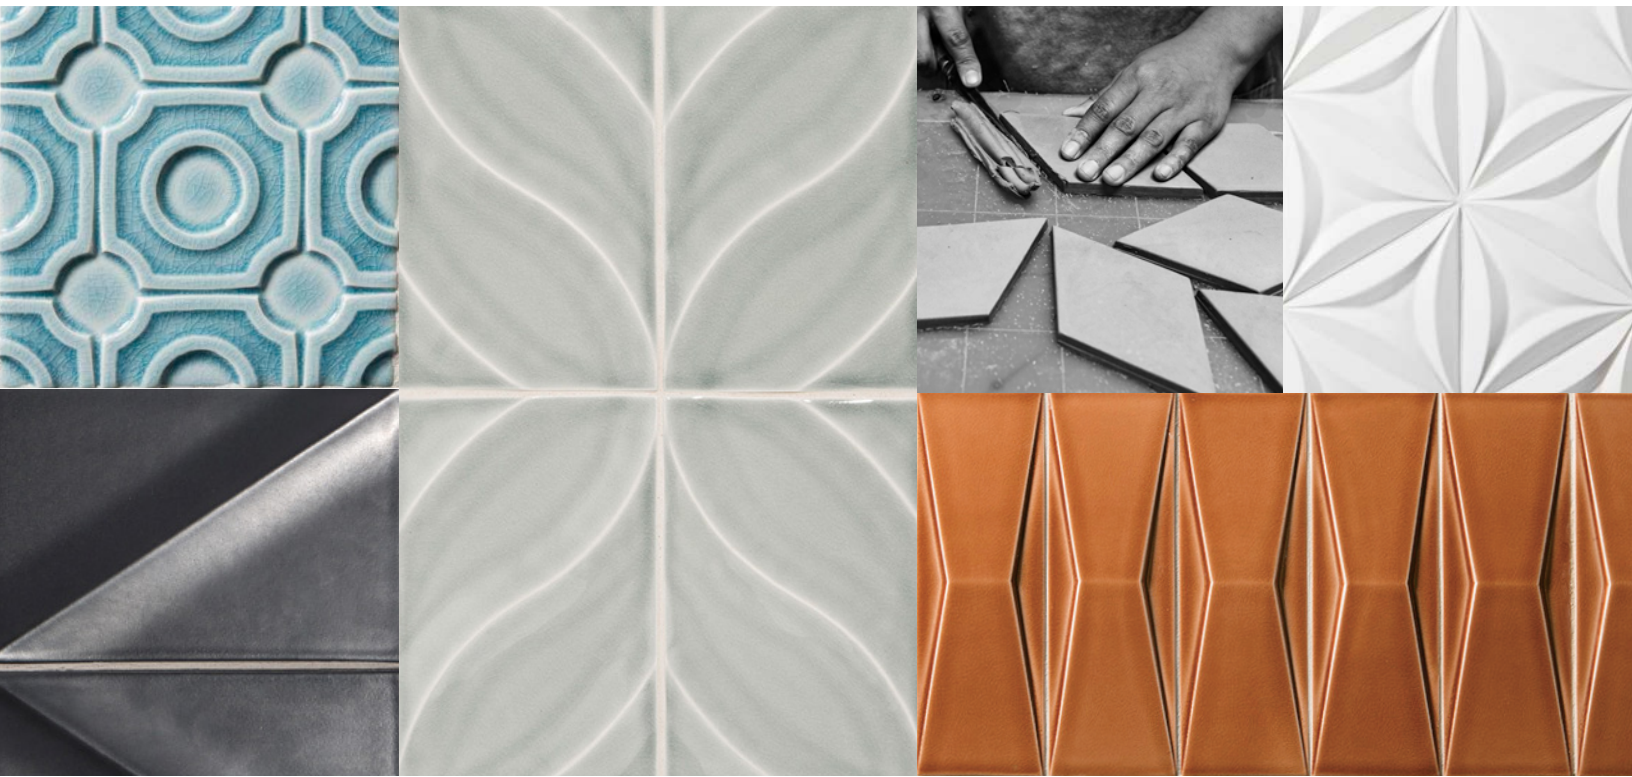

# STELLAR

HANDMADE BY ARTISANS IN CALIFORNIA

*Sonoma*  
TILEMAKERS

LUXURY  
HANDCRAFTED  
TILE

STELLAR

OUR SIGNATURE LINE OF  
HANDCRAFTED TILES IN  
AN EXTENSIVE SELECTION  
OF CLASSIC AND  
MODERN FIELD TILES,  
DECORATIVES,  
AND TRIM IN