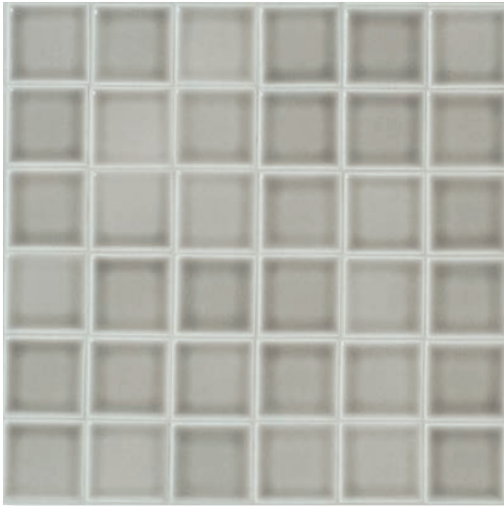

STELLAR

FIELD TILE

ALL PIECES SHOWN IN RAINSTORM. VARIATION IN SIZE, COLOR AND SHADE TO BE EXPECTED.

2x2 SQUARE EDGE