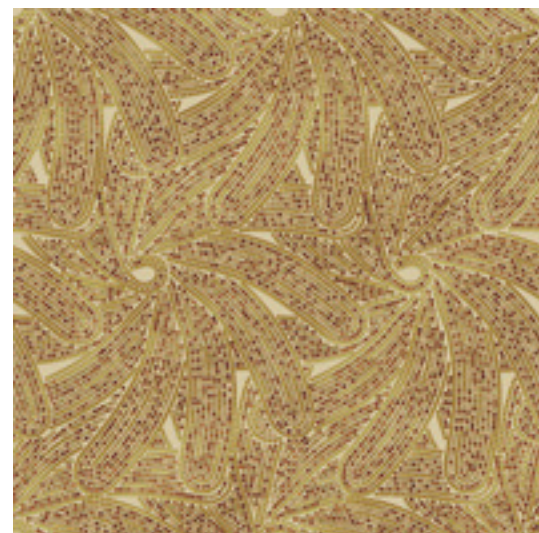

Petali oro

dimension:
576 x 576 mm
decor:
warm gold
pearl
suggested grout:
light beige tone

light grey grout

dark grey grout

light beige grout

light grey grout

mud grout

sand grout

light beige grout

dark chocolate grout

chocolate grout

In this picture: Petali bianco e oro (curved wall)

In this picture: Ventagli sfumatura (wall)

Ventagli

Ventagli sfumatura

dimension:
288 x 2592 mm