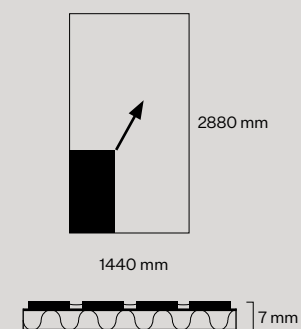

In this picture: Tartan scuro (detail)

Formati

Formats

Dimensioni del modulo standard

Standard module height

288 x 288 mm

Design composti da moduli 288 x 288 mm con incastro univoco "maschio - femmina".
Interlocking design modules with puzzle-like joints.

Premontaggio

Premounted panels

Premontabile su pannello in alveolare d'alluminio
dimensioni max: 1440 x 2880 mm - tot. sp. 7 mm.
Premounted option available on composite alu panel,
dimensions up to: 1440 x 2880 mm - tot. thickness 7 mm.