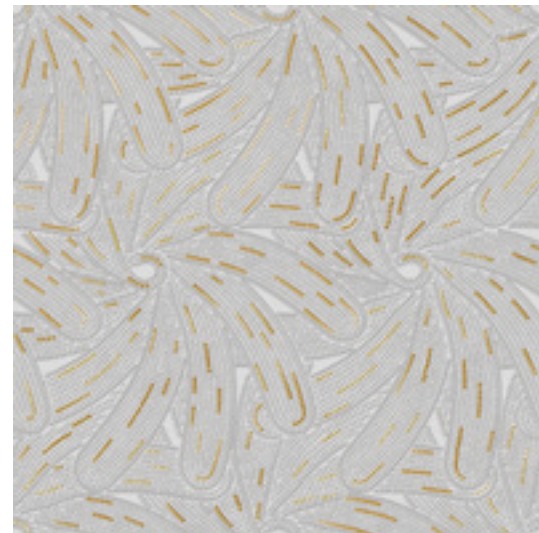

In this picture: Petali bianco e oro + Petali oro (wall)

Petali

Petali cemento

dimension:
576 x 576 mm
decor:
pearl
suggested grout:
light grey tone

Petali bianco e oro

dimension:
576 x 576 mm
decor:
warm gold
pearl
suggested grout:
light grey tone

Petali oro

dimension:
576 x 576 mm
decor:
warm gold
pearl
suggested grout:
light beige tone

light grey grout

dark grey grout

light beige grout

light grey grout

mud grout

sand grout

light beige grout

dark chocolate grout

chocolate grout

In this picture: Petali bianco e oro (curved wall)

In this picture: Ventagli sfumatura (wall)

Ventagli

Ventagli sfumatura

dimension:
288 x 2592 mm