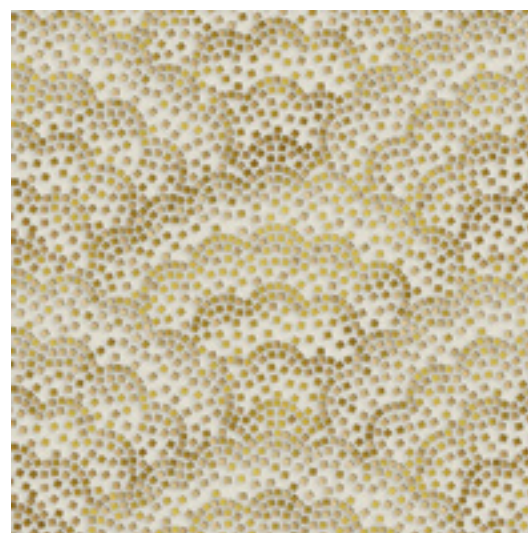

light beige grout

optional color grout

dark grey grout

light grey grout

Ventagli oro

dimension:
288 x 288 mm
decor:
warm gold
pearl
suggested grout:
light beige tone

light beige grout

optional color grout