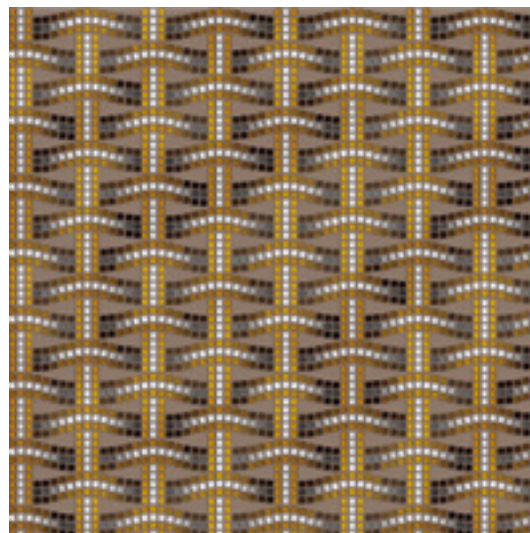

dark sand grout

optional color grout