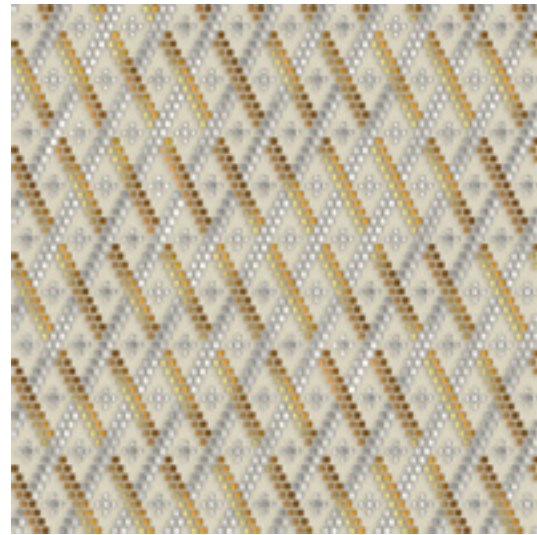

grey grout

In this picture: Rombi (large curved surfaces)

Rombi

Rombi

dimension:
288 x 288 mm
decor:
warm silver
suggested grout:
light sand tone

In this picture: Rombi (detail)

light sand grout

optional color grout