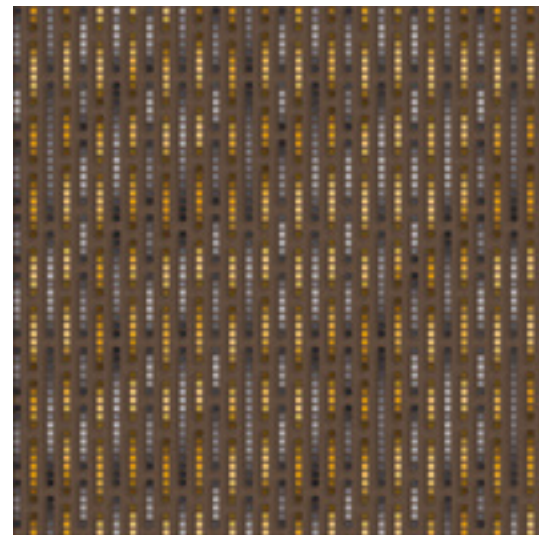

In this picture: Pioggia (detail)

chocolate grout

optional color grout

dark grout

light grey grout

In this picture: Tartan chiaro and Tartan scuro (wall)

Tartan

Tartan chiaro