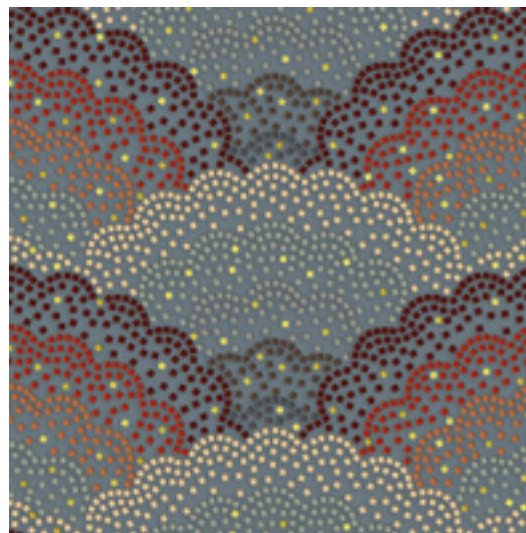

light avio grout

optional color grout

grey green grout

avio grout

avio grout

optional color grout

dark grey grout

light beige grout