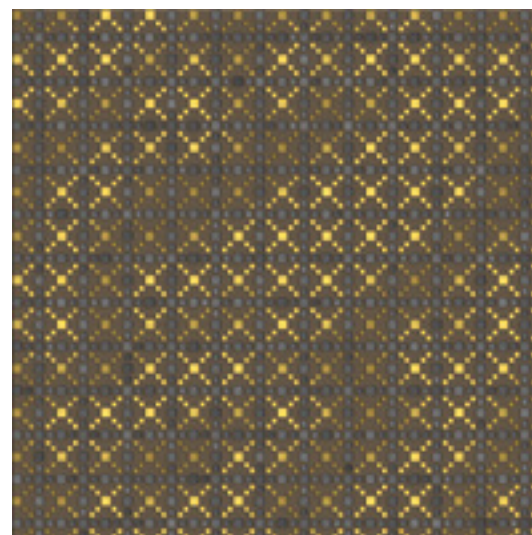

In this picture: Pixel scuro (curved wall)

dark sand grout

optional color grout

light grey grout

golden dust grout

dark brown grout

optional color grout

black grout